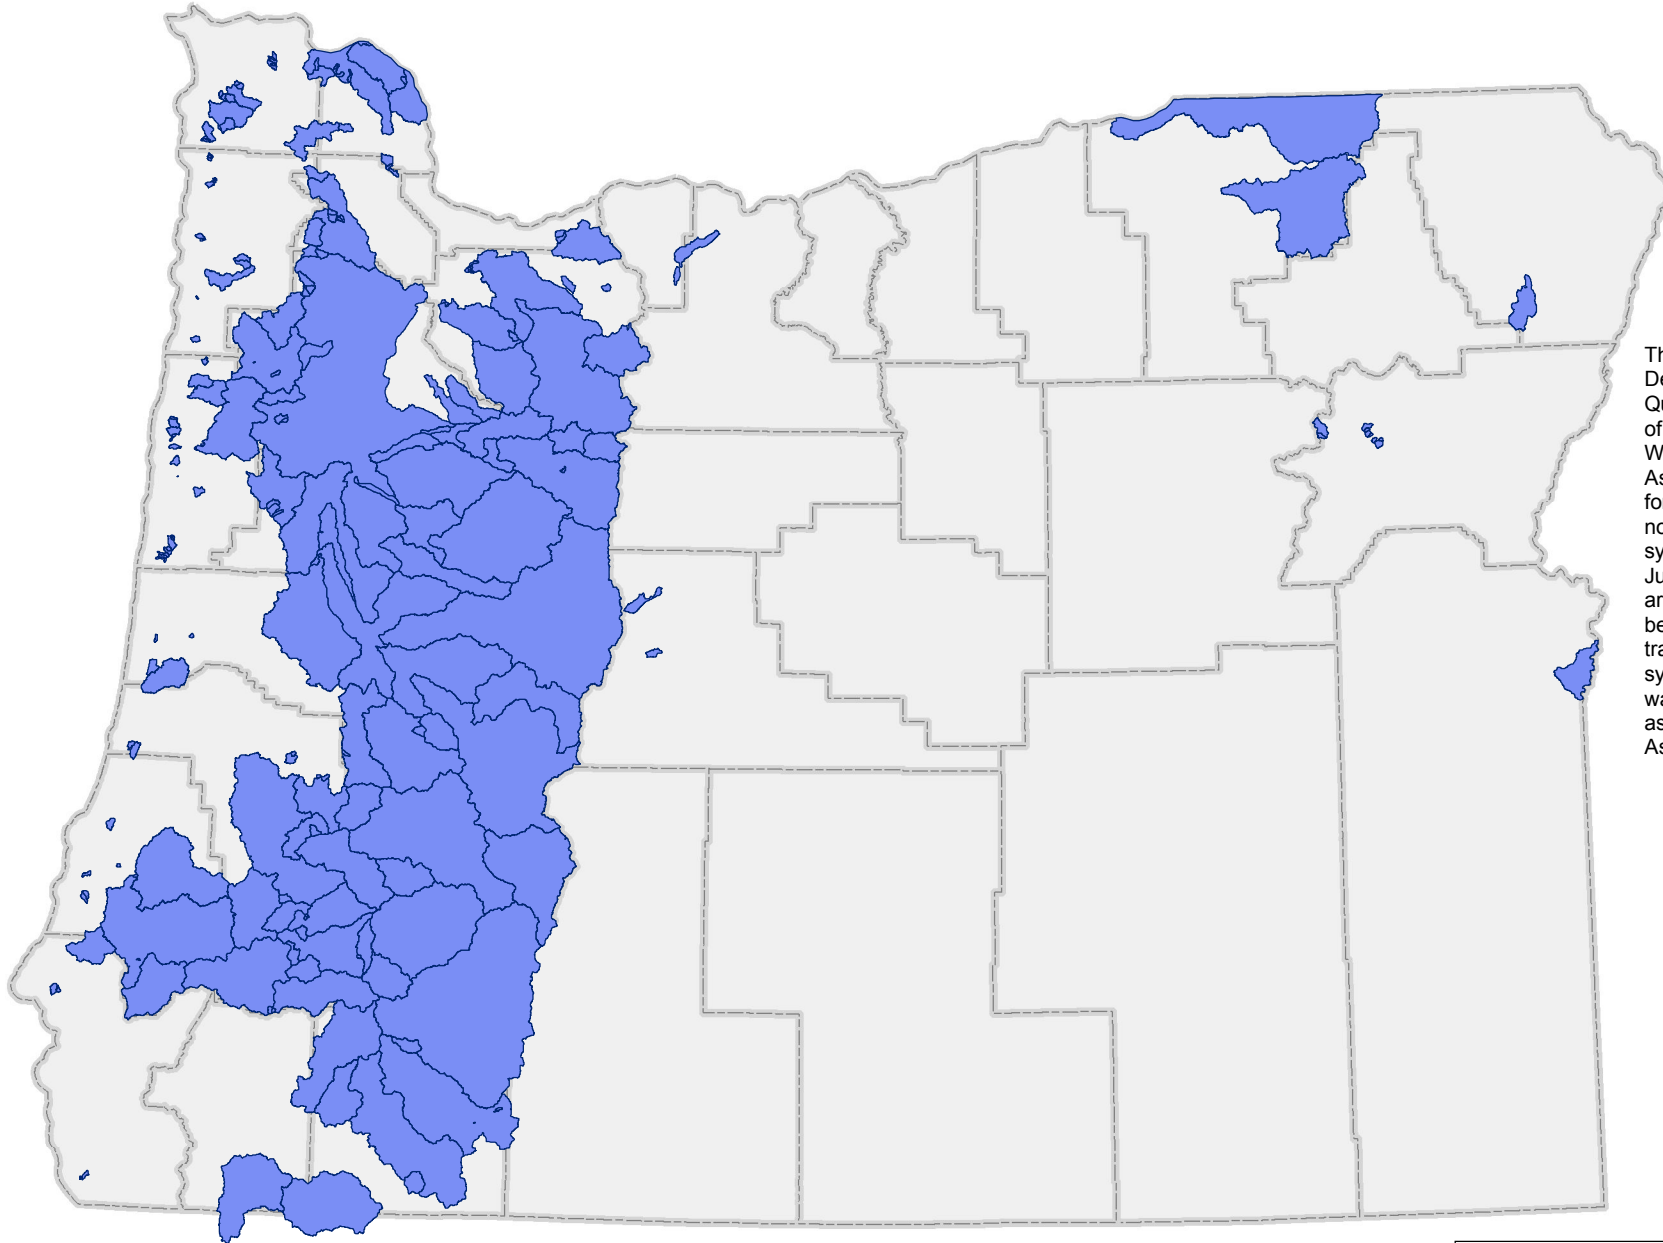

# Drinking Water Source Areas for Oregon Public Water Systems - Surface Water

This map includes Oregon Department of Environmental Quality and Oregon Department of Human Services' Drinking Water Program Source Water Assessment source area results for community, and non-transient non-community public water systems that were active in June 1999. Additional source areas are added as information becomes available including transient non-community water systems. Information on private water supplies was not collected as part of the Source Water Assessment project.

### Legend

-  Source area for surface water intakes
-  County boundary