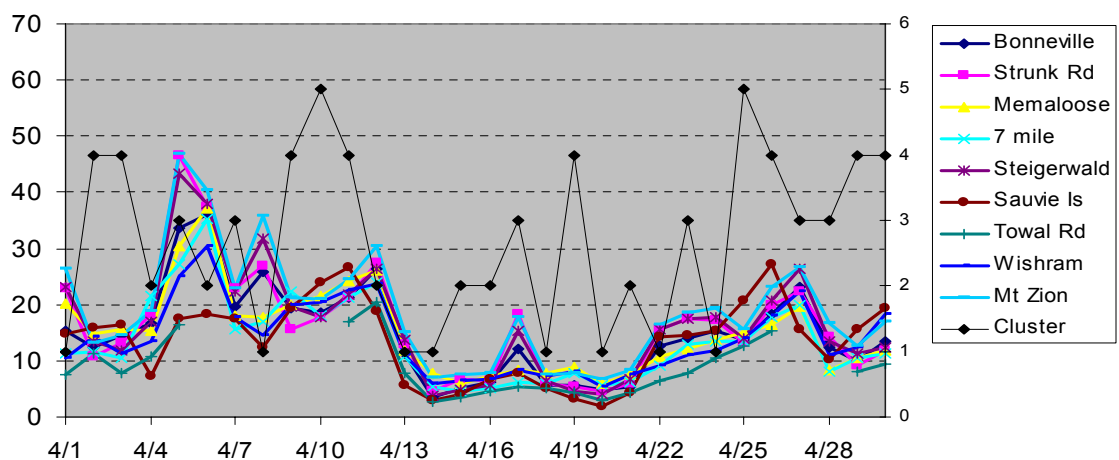

6 Appendix A – Monthly time series plots of daily average bsp

Left Y-axis in all plots is nephelometer light scattering (bsp) in inverse megameters (Mm⁻¹). Right Y-axis is daily cluster number.

Daily average bsp September 2003

Daily average bsp October 2003

Daily average bsp November 2003

Daily average bsp December 2003

Daily average bsp January 2004

Daily average bsp February 2004

Daily average bsp March 2004

Daily average bsp April 2004

Daily average bsp May 2004

Daily average bsp June 2004

Daily average bsp July 2004

Daily average bsp August 2004

Daily average bsp September 2004

Daily average bsp October 2004

Daily average bsp November 2004