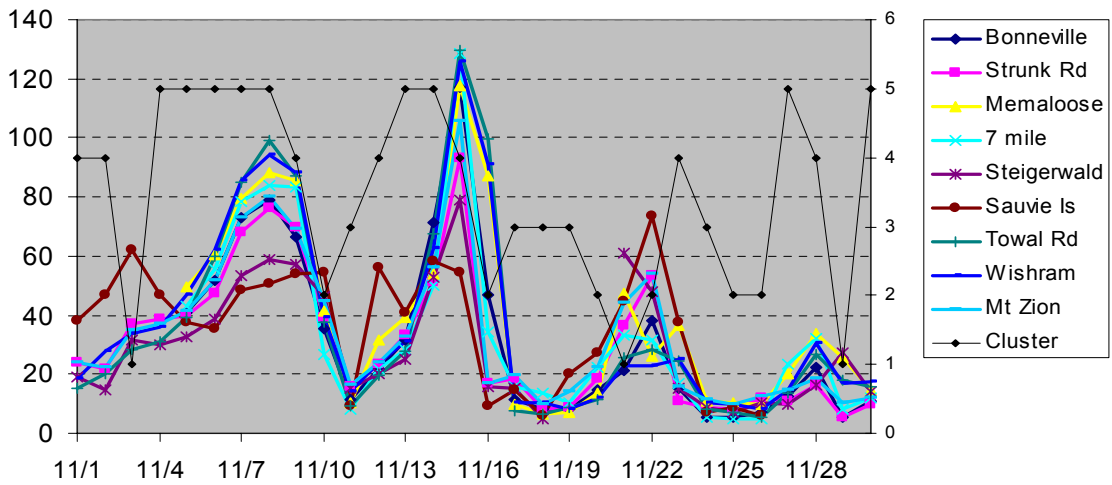

6 Appendix A – Monthly time series plots of daily average bsp

Left Y-axis in all plots is nephelometer light scattering (bsp) in inverse megameters (Mm⁻¹). Right Y-axis is daily cluster number.

Daily average bsp September 2003

Daily average bsp October 2003

Daily average bsp November 2003

Daily average bsp December 2003

Daily average bsp January 2004

Daily average bsp February 2004

Daily average bsp March 2004

Daily average bsp April 2004

Daily average bsp May 2004

Daily average bsp June 2004

Daily average bsp July 2004

Daily average bsp August 2004

Daily average bsp September 2004

Daily average bsp October 2004

Daily average bsp November 2004