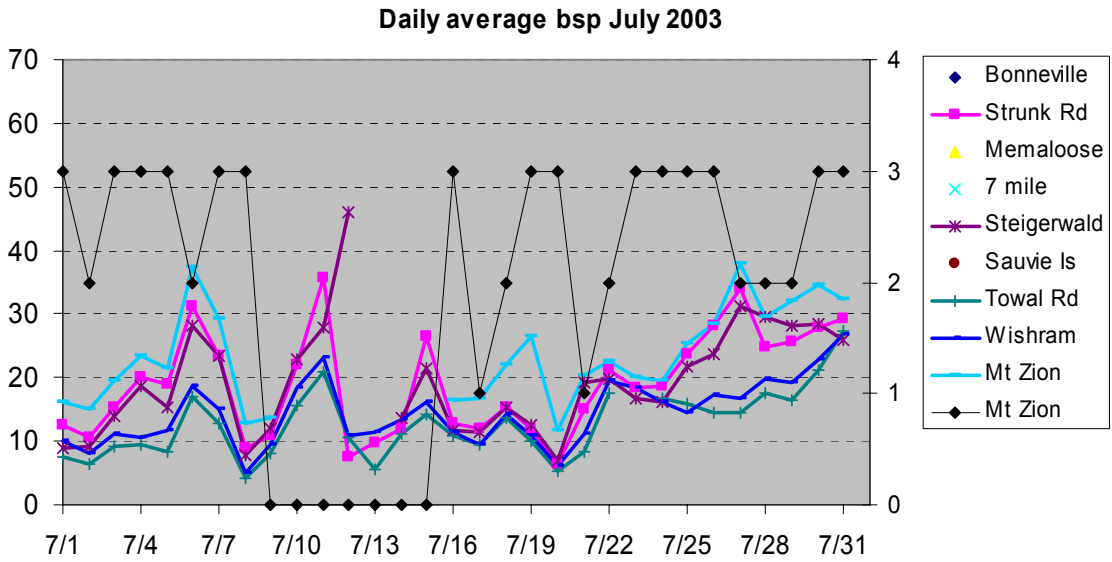

6 Appendix A – Monthly time series plots of daily average bsp

Left Y-axis in all plots is nephelometer light scattering (bsp) in inverse megameters (Mm⁻¹). Right Y-axis is daily cluster number.

Daily average bsp September 2003

Daily average bsp October 2003

Daily average bsp November 2003

Daily average bsp December 2003

Daily average bsp January 2004

Daily average bsp February 2004

Daily average bsp March 2004

Daily average bsp April 2004

Daily average bsp May 2004

Daily average bsp June 2004

Daily average bsp July 2004

Daily average bsp August 2004

Daily average bsp September 2004

Daily average bsp October 2004

Daily average bsp November 2004