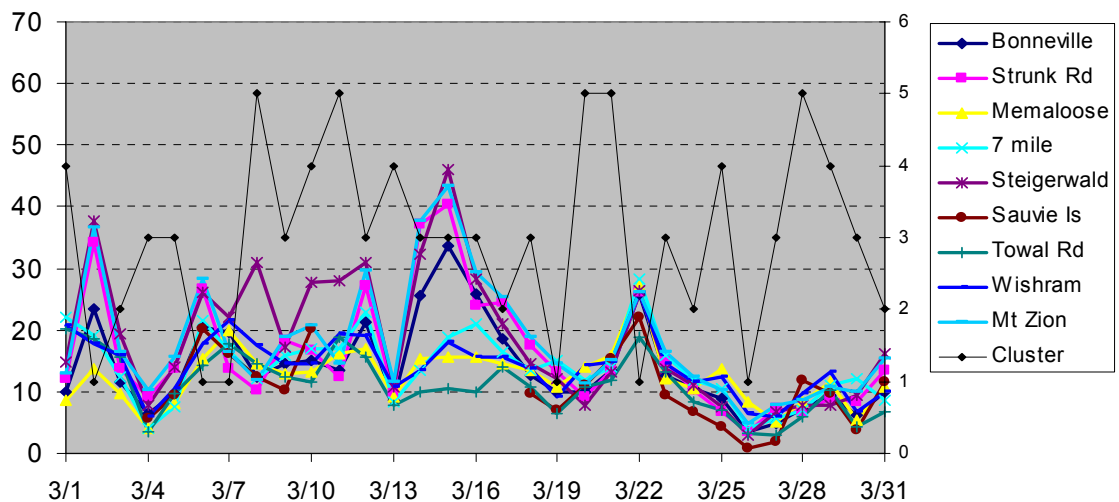

6 Appendix A – Monthly time series plots of daily average bsp

Left Y-axis in all plots is nephelometer light scattering (bsp) in inverse megameters (Mm⁻¹). Right Y-axis is daily cluster number.

Daily average bsp September 2003

Daily average bsp October 2003

Daily average bsp November 2003

Daily average bsp December 2003

Daily average bsp January 2004

Daily average bsp February 2004

Daily average bsp March 2004

Daily average bsp April 2004

Daily average bsp May 2004

Daily average bsp June 2004

Daily average bsp July 2004

Daily average bsp August 2004

Daily average bsp September 2004

Daily average bsp October 2004

Daily average bsp November 2004