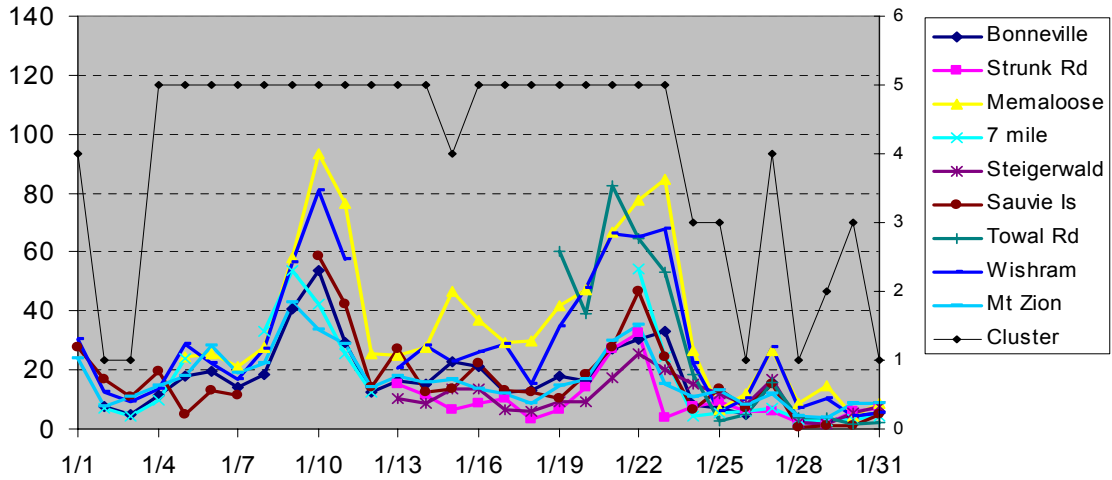

6 Appendix A – Monthly time series plots of daily average bsp

Left Y-axis in all plots is nephelometer light scattering (bsp) in inverse megameters (Mm⁻¹). Right Y-axis is daily cluster number.

Daily average bsp September 2003

Daily average bsp October 2003

Daily average bsp November 2003

Daily average bsp December 2003

Daily average bsp January 2004

Daily average bsp February 2004

Daily average bsp March 2004

Daily average bsp April 2004

Daily average bsp May 2004

Daily average bsp June 2004

Daily average bsp July 2004

Daily average bsp August 2004

Daily average bsp September 2004

Daily average bsp October 2004

Daily average bsp November 2004