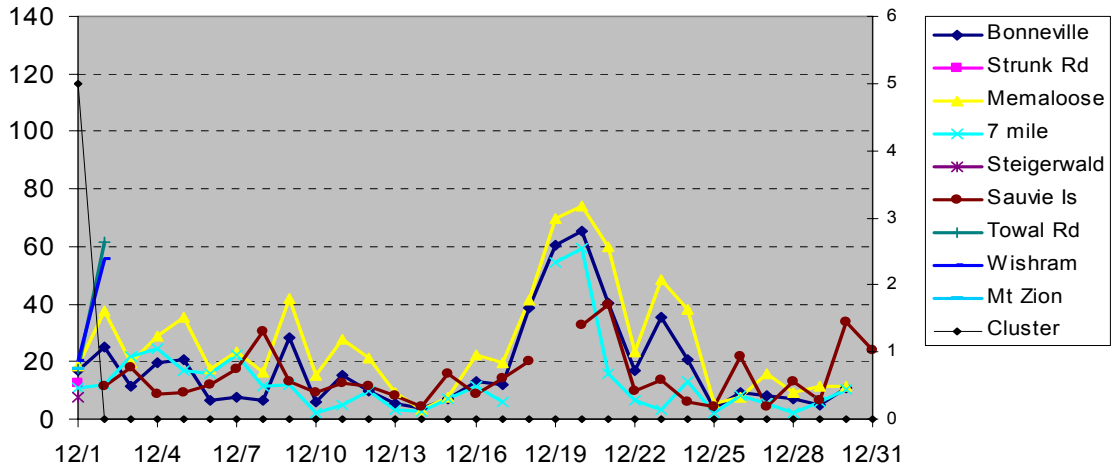

6 Appendix A – Monthly time series plots of daily average bsp

Left Y-axis in all plots is nephelometer light scattering (bsp) in inverse megameters (Mm⁻¹). Right Y-axis is daily cluster number.

Daily average bsp September 2003

Daily average bsp October 2003

Daily average bsp November 2003

Daily average bsp December 2003

Daily average bsp January 2004

Daily average bsp February 2004

Daily average bsp March 2004

Daily average bsp April 2004

Daily average bsp May 2004

Daily average bsp June 2004

Daily average bsp July 2004

Daily average bsp August 2004

Daily average bsp September 2004

Daily average bsp October 2004

Daily average bsp November 2004