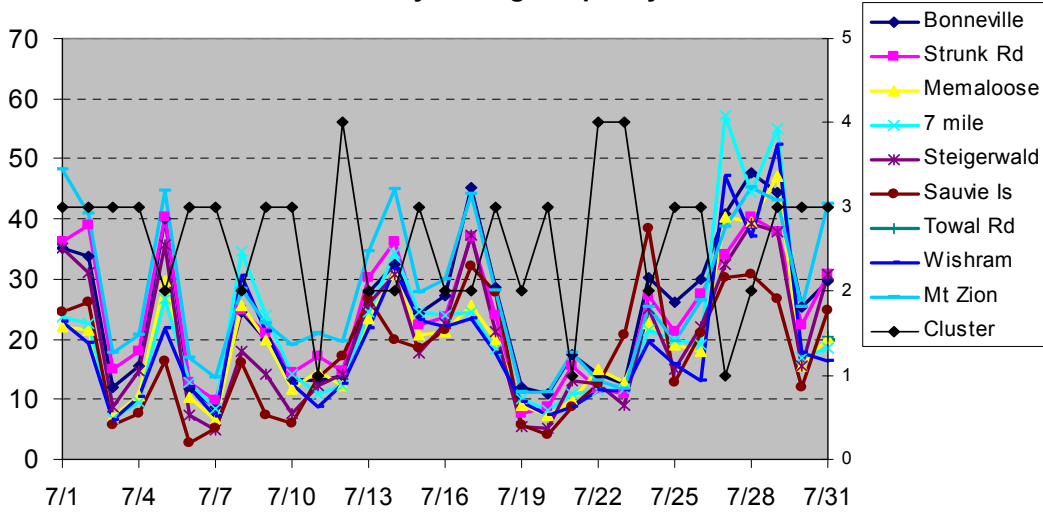

6 Appendix A – Monthly time series plots of daily average bsp

Left Y-axis in all plots is nephelometer light scattering (bsp) in inverse megameters (Mm⁻¹). Right Y-axis is daily cluster number.

Daily average bsp September 2003

Daily average bsp October 2003

Daily average bsp November 2003

Daily average bsp December 2003

Daily average bsp January 2004

Daily average bsp February 2004

Daily average bsp March 2004

Daily average bsp April 2004

Daily average bsp May 2004

Daily average bsp June 2004

Daily average bsp July 2004

Daily average bsp August 2004

Daily average bsp September 2004

Daily average bsp October 2004

Daily average bsp November 2004