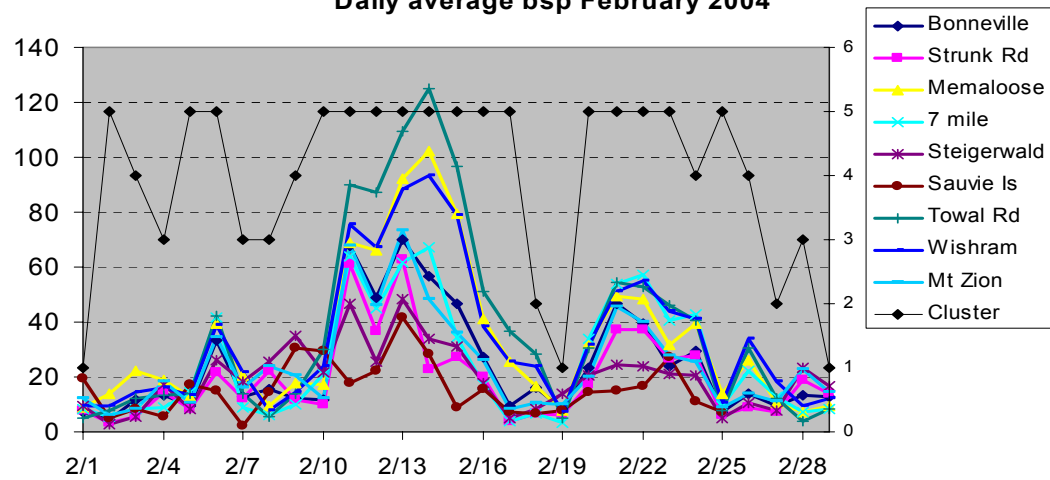

6 Appendix A – Monthly time series plots of daily average bsp

Left Y-axis in all plots is nephelometer light scattering (bsp) in inverse megameters (Mm⁻¹). Right Y-axis is daily cluster number.

Daily average bsp September 2003

Daily average bsp October 2003

Daily average bsp November 2003

Daily average bsp December 2003

Daily average bsp January 2004

Daily average bsp February 2004

Daily average bsp March 2004

Daily average bsp April 2004

Daily average bsp May 2004

Daily average bsp June 2004

Daily average bsp July 2004

Daily average bsp August 2004

Daily average bsp September 2004

Daily average bsp October 2004

Daily average bsp November 2004