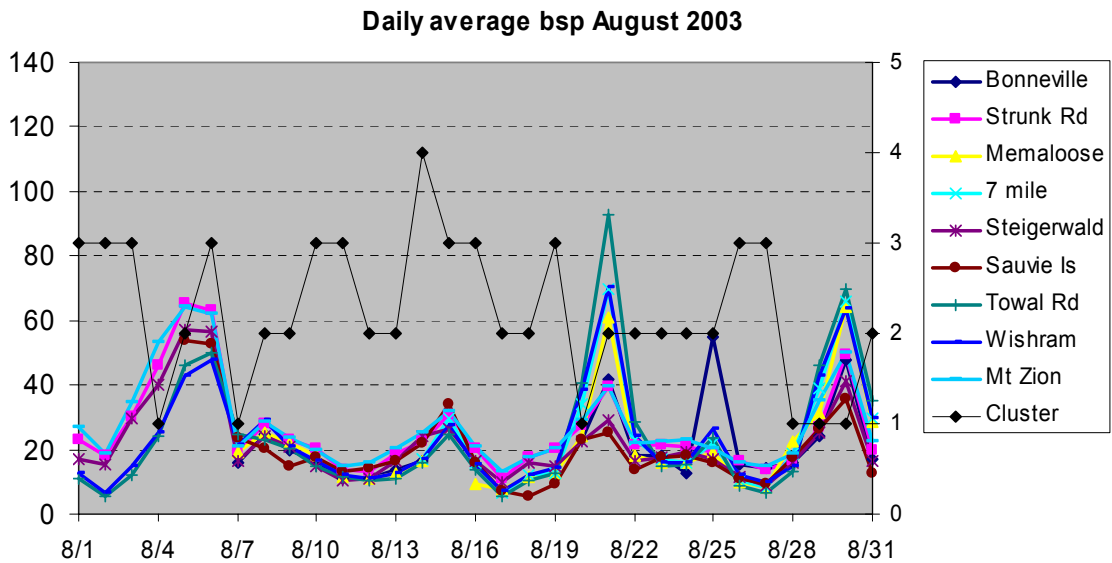

6 Appendix A – Monthly time series plots of daily average bsp

Left Y-axis in all plots is nephelometer light scattering (bsp) in inverse megameters (Mm⁻¹). Right Y-axis is daily cluster number.

Daily average bsp September 2003

Daily average bsp October 2003

Daily average bsp November 2003

Daily average bsp December 2003

Daily average bsp January 2004

Daily average bsp February 2004

Daily average bsp March 2004

Daily average bsp April 2004

Daily average bsp May 2004

Daily average bsp June 2004

Daily average bsp July 2004

Daily average bsp August 2004

Daily average bsp September 2004

Daily average bsp October 2004

Daily average bsp November 2004