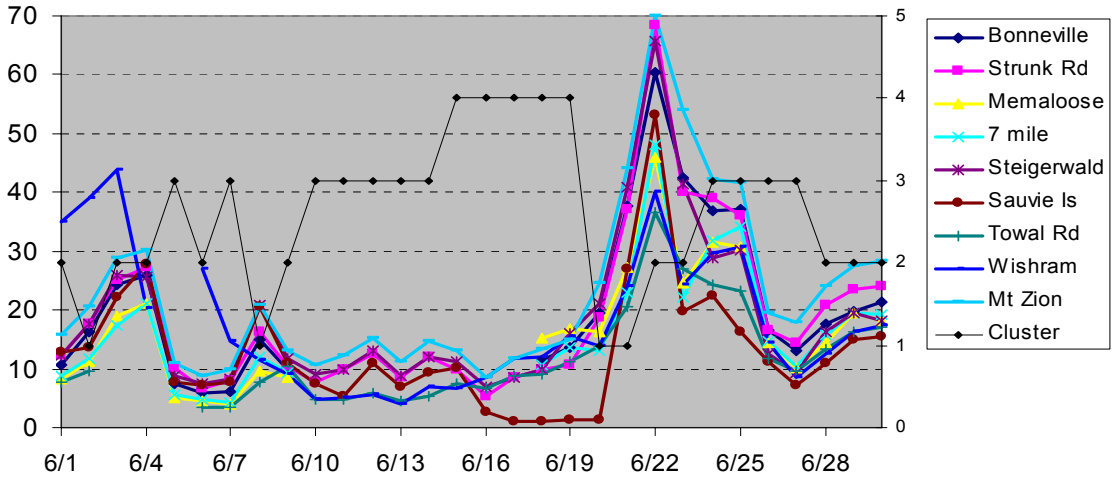

6 Appendix A – Monthly time series plots of daily average bsp

Left Y-axis in all plots is nephelometer light scattering (bsp) in inverse megameters (Mm⁻¹). Right Y-axis is daily cluster number.

Daily average bsp September 2003

Daily average bsp October 2003

Daily average bsp November 2003

Daily average bsp December 2003

Daily average bsp January 2004

Daily average bsp February 2004

Daily average bsp March 2004

Daily average bsp April 2004

Daily average bsp May 2004

Daily average bsp June 2004

Daily average bsp July 2004

Daily average bsp August 2004

Daily average bsp September 2004

Daily average bsp October 2004

Daily average bsp November 2004