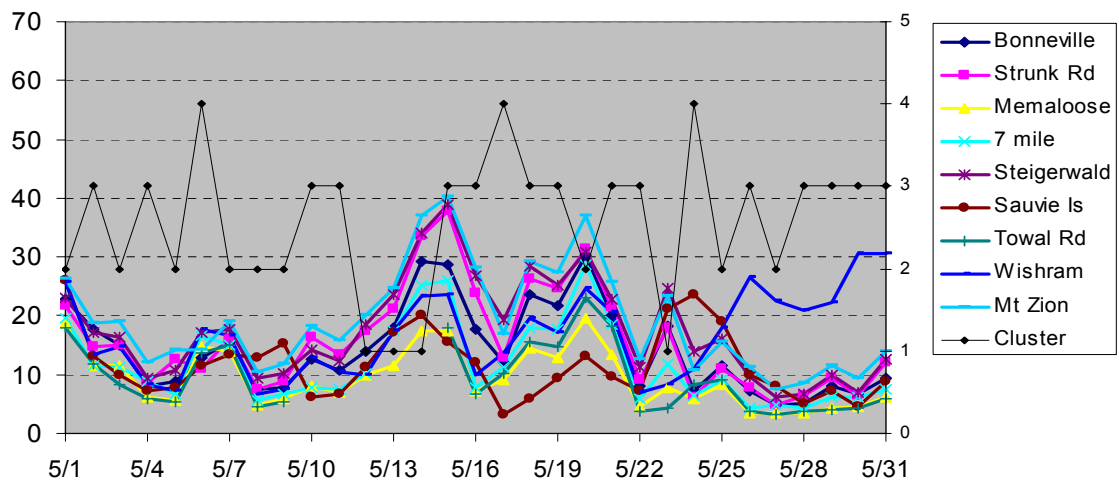

6 Appendix A – Monthly time series plots of daily average bsp

Left Y-axis in all plots is nephelometer light scattering (bsp) in inverse megameters (Mm⁻¹). Right Y-axis is daily cluster number.

Daily average bsp September 2003

Daily average bsp October 2003

Daily average bsp November 2003

Daily average bsp December 2003

Daily average bsp January 2004

Daily average bsp February 2004

Daily average bsp March 2004

Daily average bsp April 2004

Daily average bsp May 2004

Daily average bsp June 2004

Daily average bsp July 2004

Daily average bsp August 2004

Daily average bsp September 2004

Daily average bsp October 2004

Daily average bsp November 2004