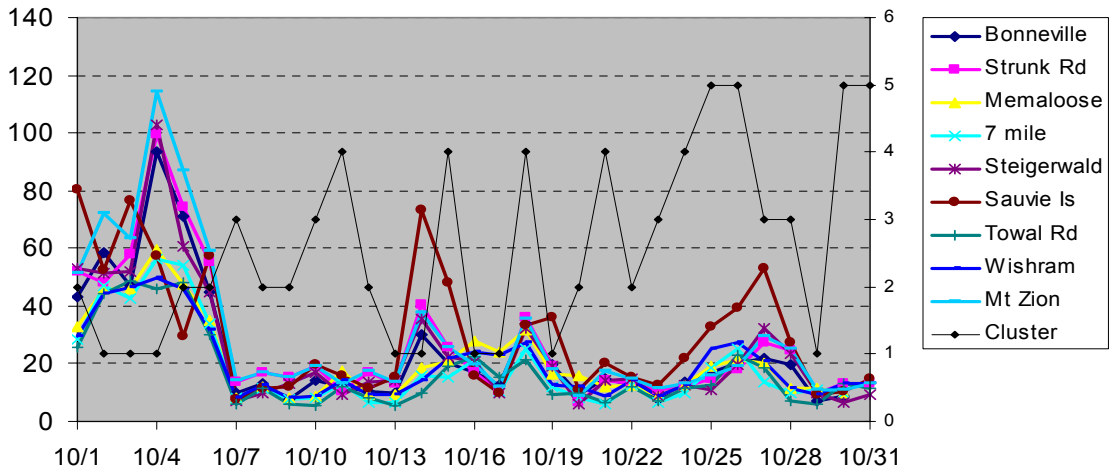

6 Appendix A – Monthly time series plots of daily average bsp

Left Y-axis in all plots is nephelometer light scattering (bsp) in inverse megameters (Mm⁻¹). Right Y-axis is daily cluster number.

Daily average bsp September 2003

Daily average bsp October 2003

Daily average bsp November 2003

Daily average bsp December 2003

Daily average bsp January 2004

Daily average bsp February 2004

Daily average bsp March 2004

Daily average bsp April 2004

Daily average bsp May 2004

Daily average bsp June 2004

Daily average bsp July 2004

Daily average bsp August 2004

Daily average bsp September 2004

Daily average bsp October 2004

Daily average bsp November 2004