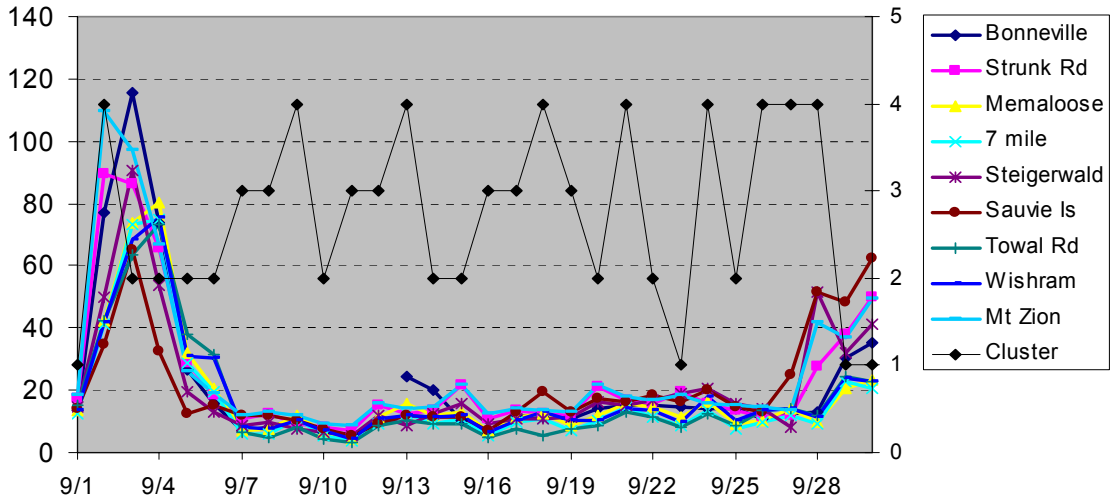

6 Appendix A – Monthly time series plots of daily average bsp

Left Y-axis in all plots is nephelometer light scattering (bsp) in inverse megameters (Mm⁻¹). Right Y-axis is daily cluster number.

Daily average bsp September 2003

Daily average bsp October 2003

Daily average bsp November 2003

Daily average bsp December 2003

Daily average bsp January 2004

Daily average bsp February 2004

Daily average bsp March 2004

Daily average bsp April 2004

Daily average bsp May 2004

Daily average bsp June 2004

Daily average bsp July 2004

Daily average bsp August 2004

Daily average bsp September 2004

Daily average bsp October 2004

Daily average bsp November 2004