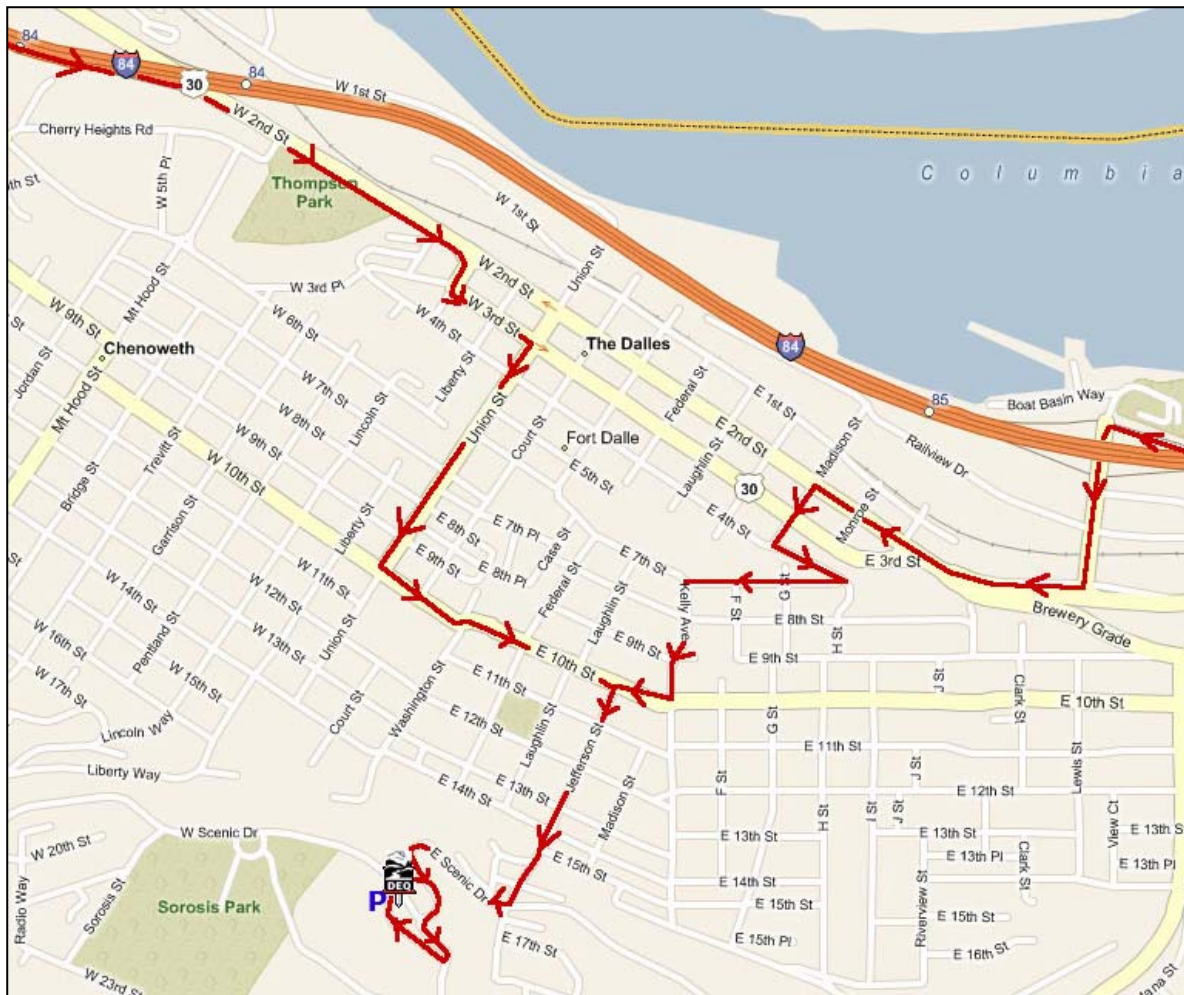

State of Oregon
Department of
Environmental
Quality

Directions to DEQ Columbia Gorge Office at 400 E Scenic Drive, Bldg 2, #307, The Dalles, OR 97058, 541-298-7255

From I-84 Eastbound:

Take The Dalles City Center exit 84 and merge onto W 2nd Street
Turn Right at Lincoln Street
Turn Left at W 3rd Street
Turn Right at Union Street
Turn Left on E 10th Street
Turn Right on Jefferson Street
Turn Right on E Scenic Drive
Follow E Scenic Drive up to Columbia Gorge Community College
DEQ office is in Building 2, #307

From I-84 Westbound:

Take exit 85 City Center/The Dalles National Historic Districts
Turn Left and cross over Interstate
Turn Right on E 2nd Street
Turn Left Madison Street
Turn Left at E 4th Street
Turn Right at E 7th Street
Turn Left at Kelly Avenue
Turn Right at E 10th Street
Turn Left at Jefferson Street
Turn Right at E Scenic Drive
Follow E Scenic Drive up to Columbia Gorge Community College
DEQ office is in Building 2, #307